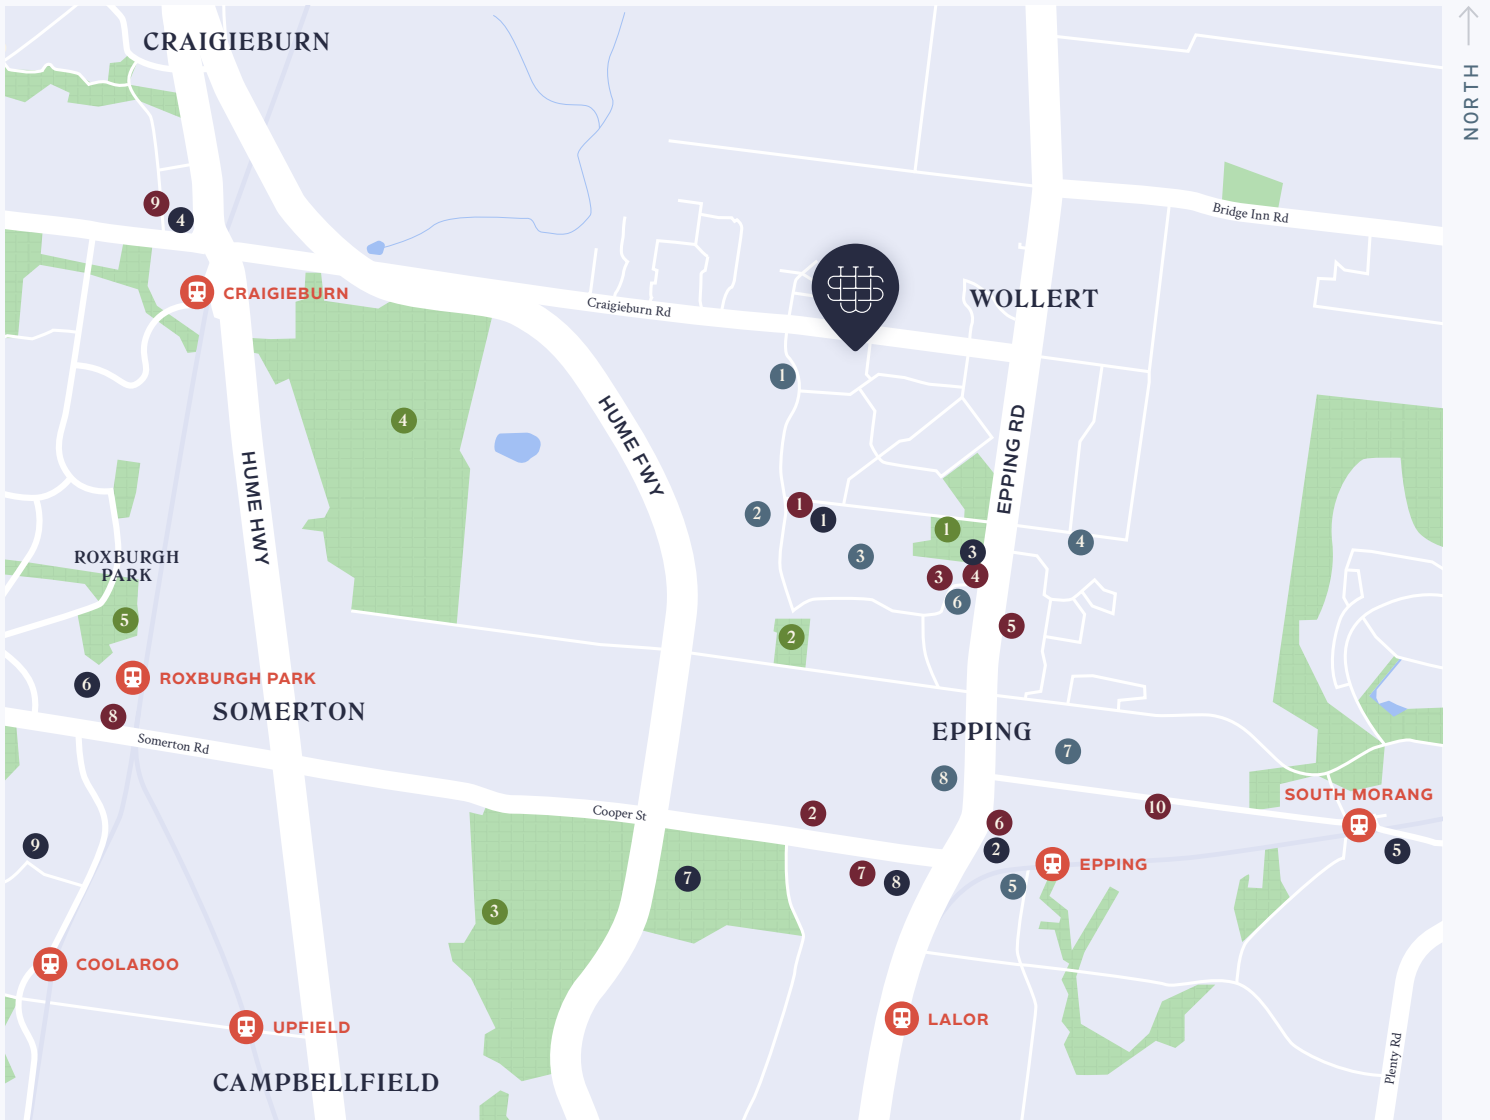

SOMMERY

WOLLERT

A Sommersy location

RETAIL

- 1. Aurora Village
- 2. Epping Hub
- 3. Epping North Shopping Centre
- 4. Craigieburn Plaza
- 5. Westfield Plenty Valley
- 6. Roxburgh Village
- 7. Melbourne Market
- 8. Pacific Epping
- 9. Meadow Heights Shopping Centre

EDUCATION

- 1. Edgars Creek Secondary College
- 2. Harvest Home Primary School

- 3. St Mary of the Cross MacKillop
- 4. Al Siraat College
- 5. The Pavilion School
- 6. Epping Views Primary School
- 7. Epping Secondary College
- 8. Epping Primary School

PARKS & RECREATION

- 1. Harvest Home Recreation Reserve
- 2. Epping Golf Driving Range
- 3. Cooper St Grassland Nature Conservation Reserve
- 4. Craigieburn Grassland Nature Conservation Reserve
- 5. Roxburgh Park

MEDICAL

- 1. Aurora Village Medical Centre
- 2. Epping Private Hospital
- 3. Epping Family Medical & Specialist Centre
- 4. Epping North Medical Centre
- 5. Epping Road Family Clinic
- 6. Epping Family Medical Centre
- 7. Epping Plaza Medical & Dental Centre
- 8. Somerton Road Medical Centre
- 9. Modern Medical Craigieburn
- 10. McDonalds Road Medical Centre